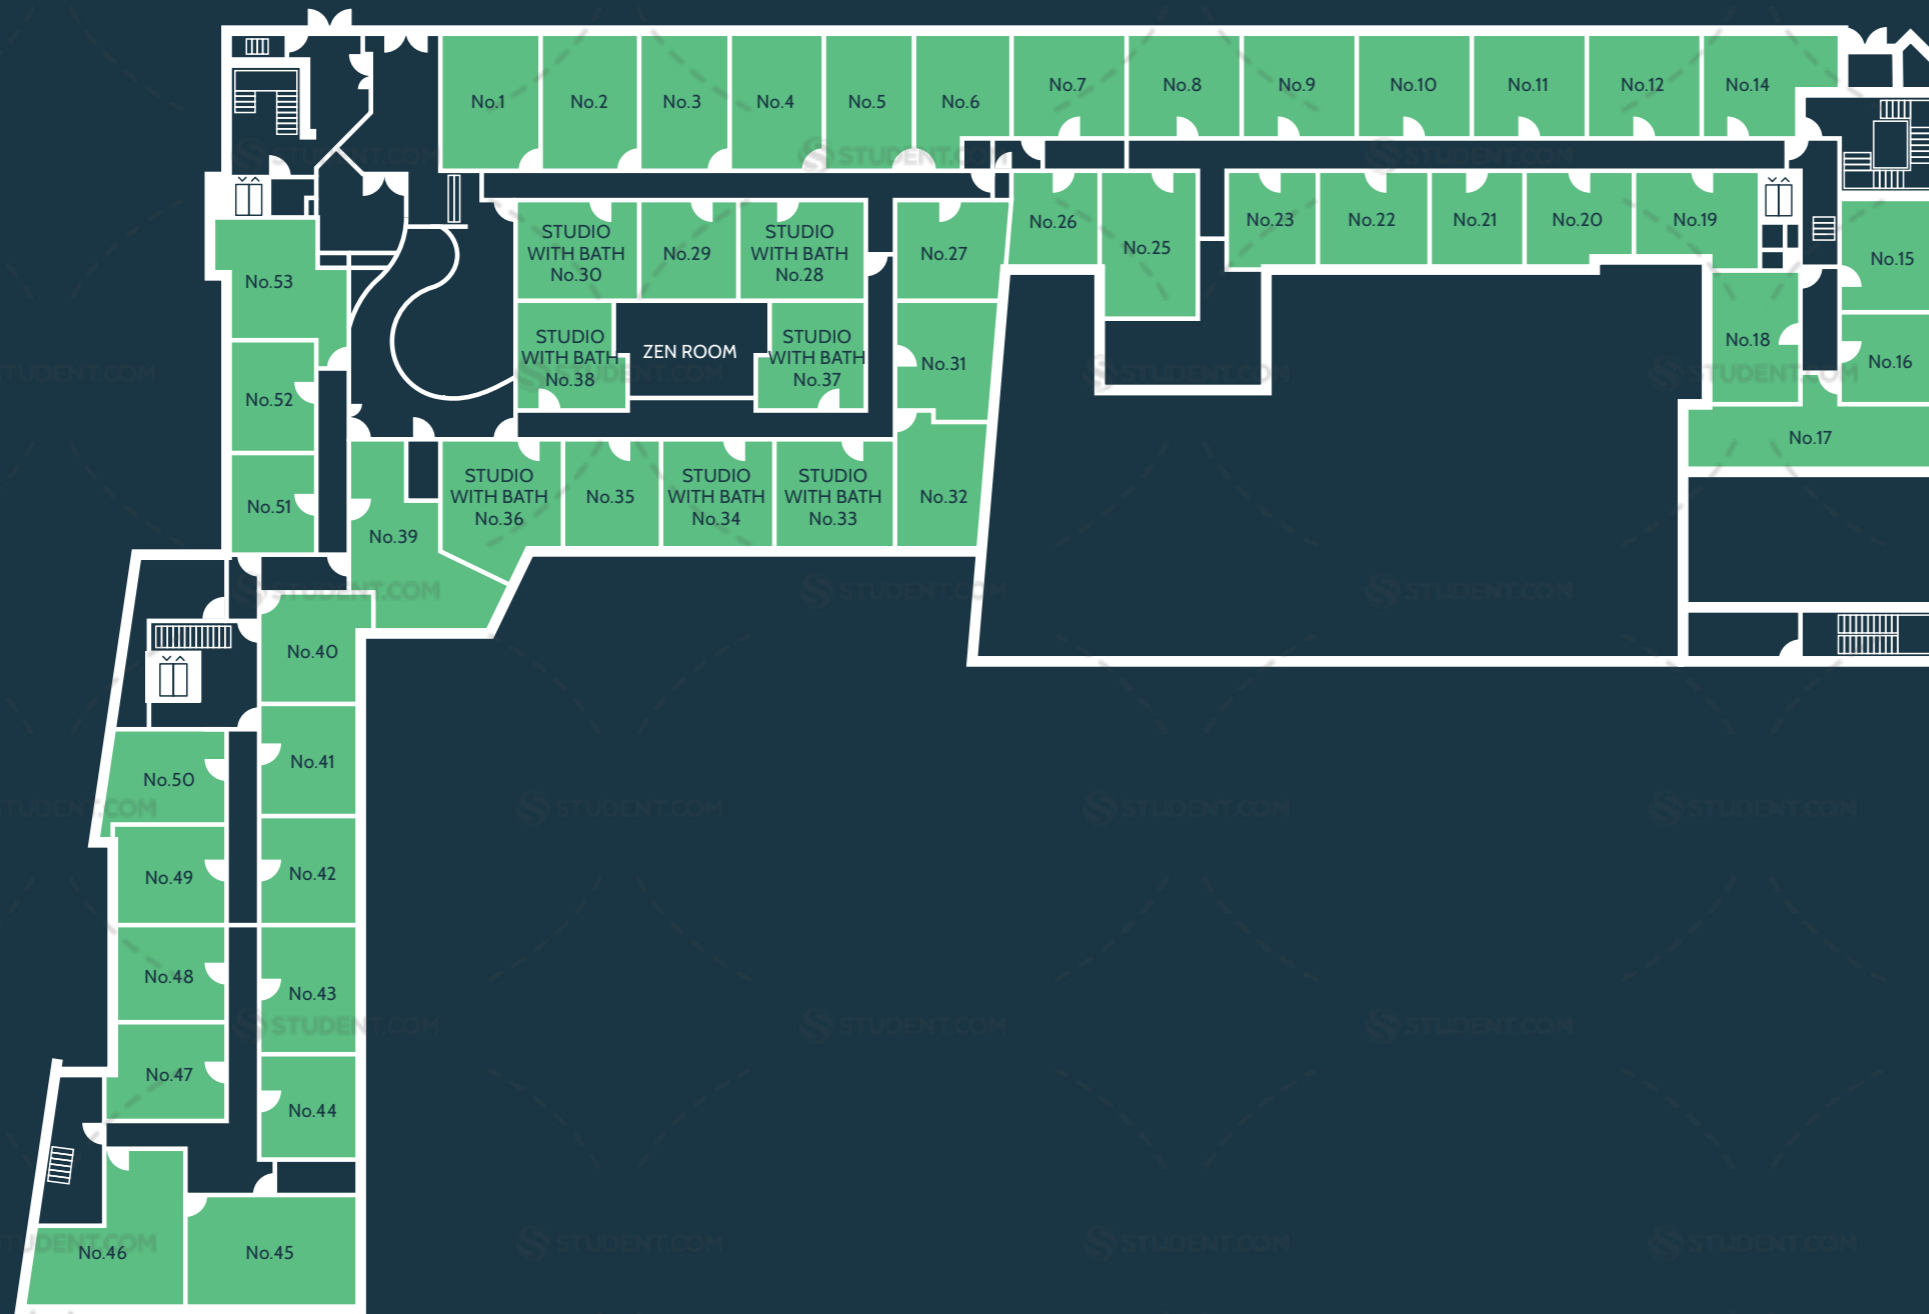

# KING SQUARE STUDIOS

## Ground floor

### Key

-  Lift / elevator
-  Studio No.1-53